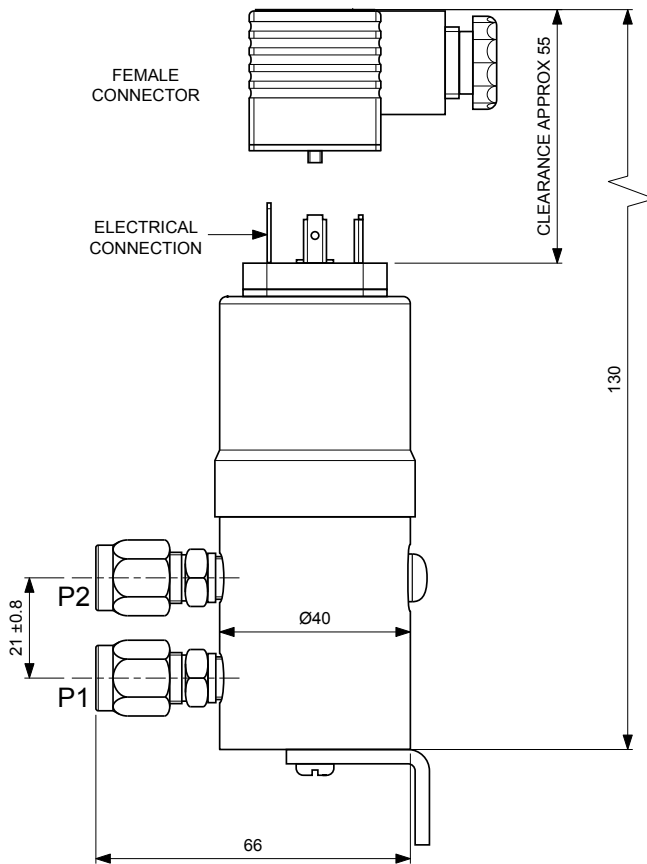

### DIMENSIONS mm

### BRACKET DETAILS

CuZn NICKLE PLATED	
SCREW FITTING FOR PIPE OUTSIDE Ø8	