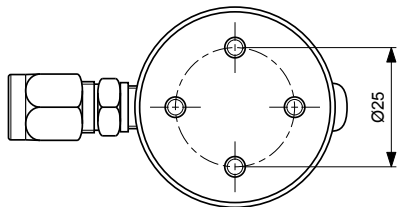

### DIMENSIONS mm

### BRACKET DETAILS

CuZn NICKLE PLATED	
SCREW FITTING FOR PIPE OUTSIDE Ø8	