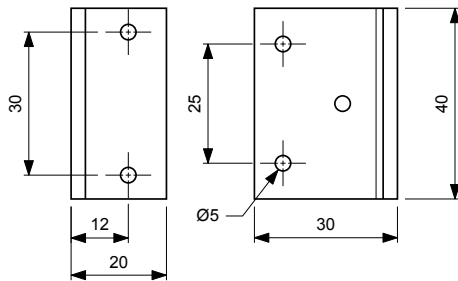

### DIMENSIONS mm

### BRACKET DETAILS

CuZn NICKLE PLATED	
SCREW FITTING FOR PIPE OUTSIDE Ø8	